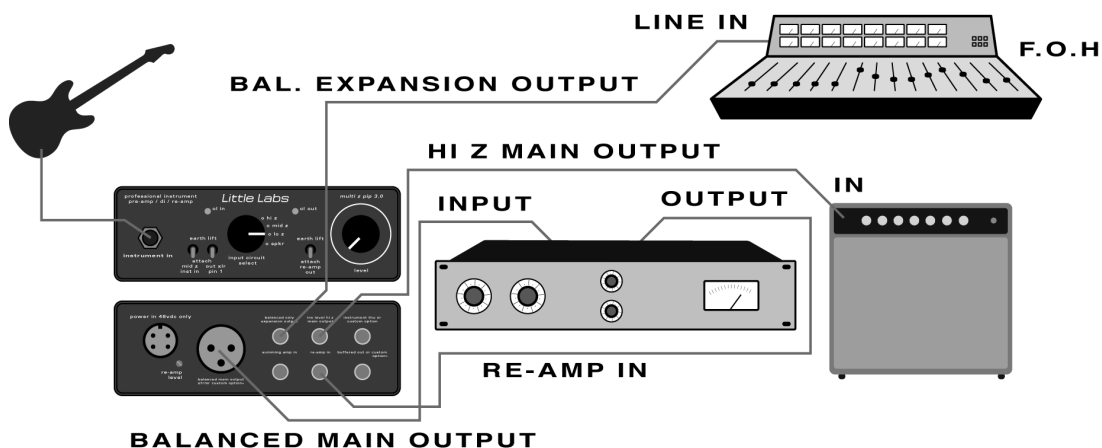

Little Labs

CLEAR AND PUNCHY
FLEXIBLE AUDIO INTERFACE

THE MULTI Z PROFESSIONAL INSTRUMENT PRE-AMPLIFIER / RE-AMPLIFIER / DIRECT BOX

THE MULTI Z PIP CONTAINS:

- Classic multi z source impedance optimized active DI circuitry
- Separate on-board re-amplifier
- Allows simultaneous re-amping and gain make up for vintage effect interfacing on a console insert
- Summing inputs (3 extra inputs)
- Instrument pick up emulation transformer and line level transformer isolated outputs
- Pre transformers insert (use pro gear before your guitar amp)

The Multi Z PIP 3.0 is a completely updated, refined replacement for the now classic Little Labs Multi Z Direct Box. Little Labs added so many features to the original Multi Z Direct Box, we couldn't call it just a direct box anymore. Every custom mod that was asked of Little Labs over the past ten years, of which there were many, has been incorporated into the new, but still compact, Multi Z PIP. Use it as a super instrument pre-amp, use it as a re-amp, use it as a DI, use it as a mini instrument mixer, use it all together at once...The Multi Z PIP is all about flexibility and superior sonics.

"The Multi Z, makes the instrument jump out at you, in front of the speaker in a natural yet three dimensional way, truly outstanding." TCHAD BLAKE

VINTAGE EFFECTS INTERFACING

PRO AUDIO AND INSTRUMENT INTERFACING