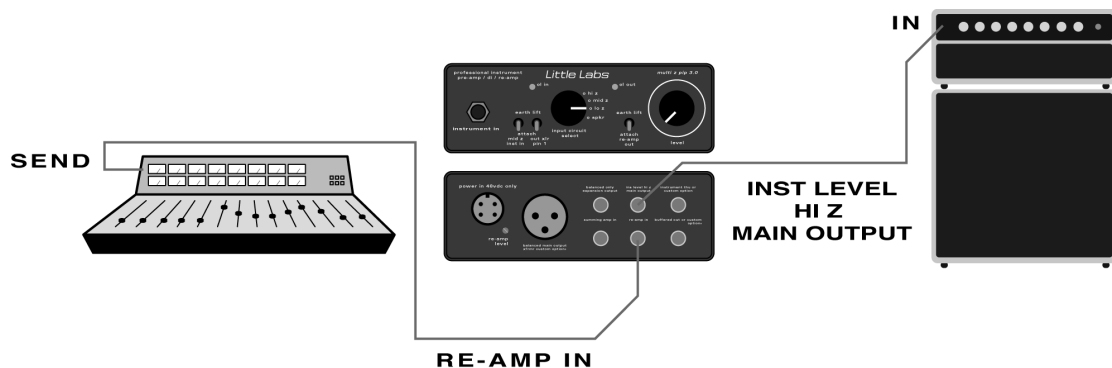

VINTAGE EFFECTS INTERFACING

PRO AUDIO AND INSTRUMENT INTERFACING

RE-AMPING

INSTRUMENT SUMMING