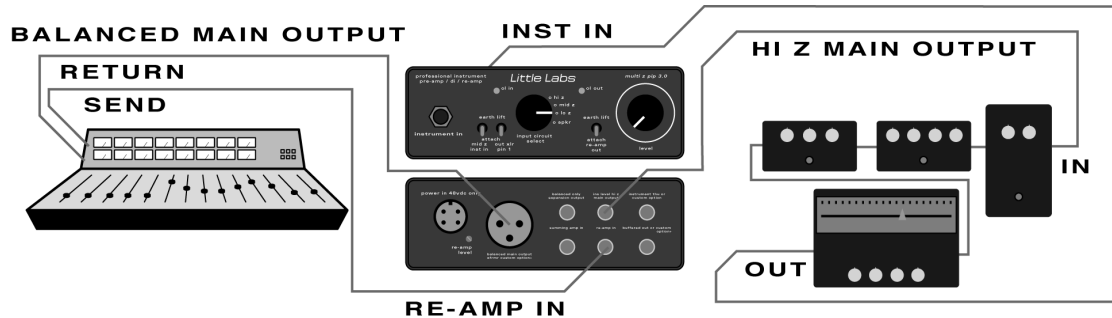

Little Labs

CLEAR AND PUNCHY
FLEXIBLE AUDIO INTERFACE

THE MULTI Z PROFESSIONAL INSTRUMENT PRE-AMPLIFIER / RE-AMPLIFIER / DIRECT BOX

THE MULTI Z PIP CONTAINS:

- Classic multi z source impedance optimized active DI circuitry
- Separate on-board re-amplifier
- Allows simultaneous re-amping and gain make up for vintage effect interfacing on a console insert
- Summing inputs (3 extra inputs)
- Instrument pick up emulation transformer and line level transformer isolated outputs
- Pre transformers insert (use pro gear before your guitar amp)

The Multi Z PIP 3.0 is a completely updated, refined replacement for the now classic Little Labs Multi Z Direct Box. Little Labs added so many features to the original Multi Z Direct Box, we couldn't call it just a direct box anymore. Every custom mod that was asked of Little Labs over the past ten years, of which there were many, has been incorporated into the new, but still compact, Multi Z PIP. Use it as a super instrument pre-amp, use it as a re-amp, use it as a DI, use it as a mini instrument mixer, use it all together at once...The Multi Z PIP is all about flexibility and superior sonics.

"The Multi Z, makes the instrument jump out at you, in front of the speaker in a natural yet three dimensional way, truly outstanding." TCHAD BLAKE

VINTAGE EFFECTS INTERFACING

PRO AUDIO AND INSTRUMENT INTERFACING